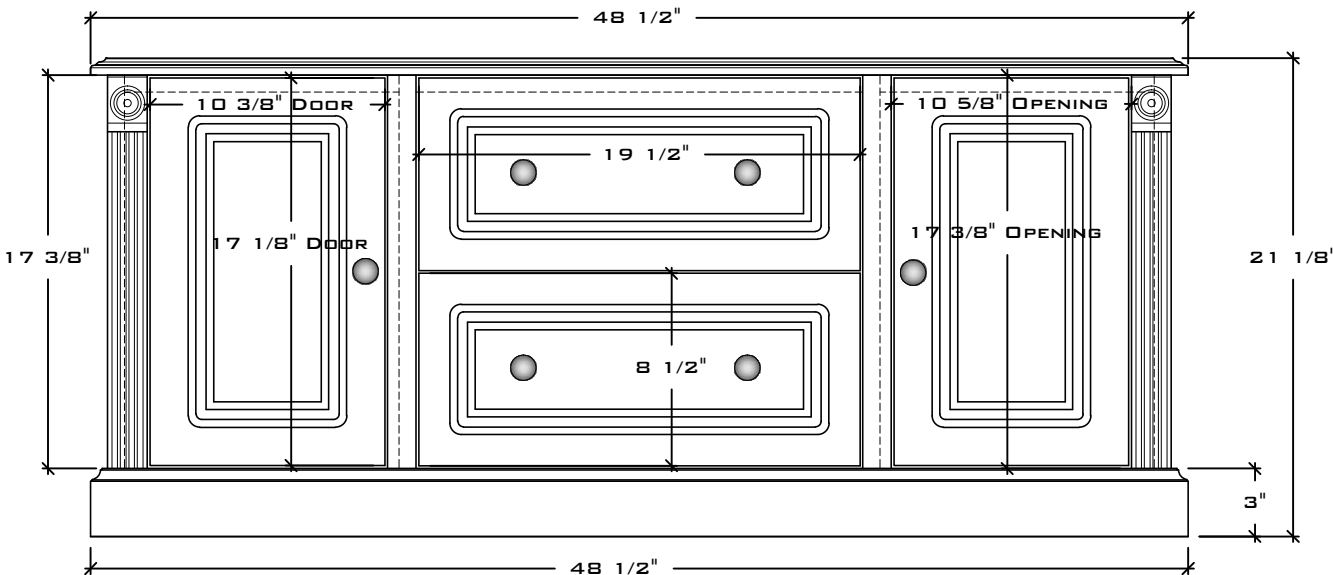

BACK VIEW

- PEWTER KNOBS
- FINISHED BACK SIDE
- DEPTH AT TOP 24"
- DEPTH INSIDE CASE 21"
- DEPTH AT BASE 24"

WOOD DESIGNATION
5:CHERRY, 7:MAPLE, 9:OAK

TRADITIONAL * 1 1 5

- PEWTER KNOBS
- DOORS AND DRAWERS BOTH SIDES
- DEPTH AT TOP $32''$
- DEPTH INSIDE CASE $29''$
- DEPTH AT BASE $32''$

TRADITIONAL * 1 1 6

- PEWTER KNOBS
- FINISHED BACK
- DEPTH AT TOP 20"
- DEPTH INSIDE CASE 17"
- DEPTH AT BASE 18 1/2"