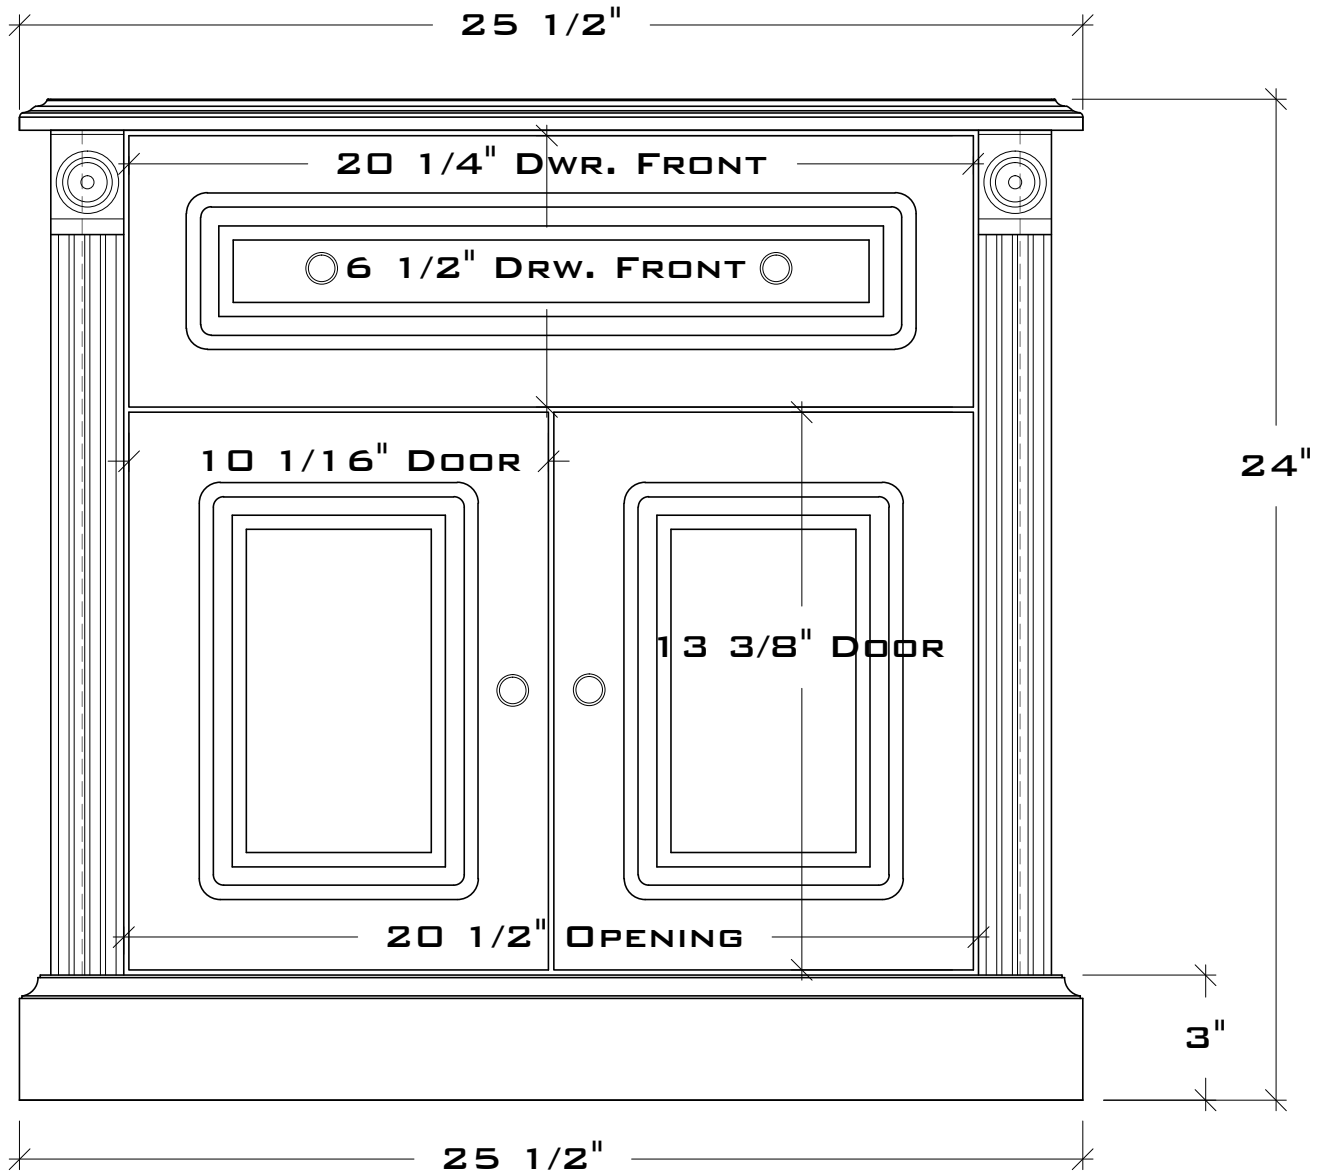

BACK VIEW

- PEWTER KNOBS
- FINISHED BACK SIDE
- DEPTH AT TOP 24"
- DEPTH INSIDE CASE 21"
- DEPTH AT BASE 24"

WOOD DESIGNATION
5:CHERRY, 7:MAPLE, 9:OAK

TRADITIONAL * 1 1 5

- PEWTER KNOBS
- DOORS AND DRAWERS BOTH SIDES
- DEPTH AT TOP $32''$
- DEPTH INSIDE CASE $29''$
- DEPTH AT BASE $32''$

TRADITIONAL * 1 1 6

- PEWTER KNOBS
- FINISHED BACK
- DEPTH AT TOP 20"
- DEPTH INSIDE CASE 17"
- DEPTH AT BASE 18 1/2"