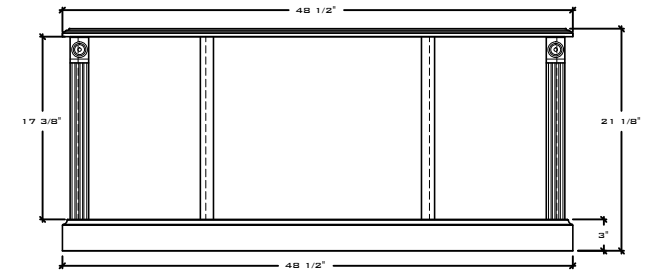

BACK VIEW

- PEWTER KNOBS
- FINISHED BACK SIDE
- DEPTH AT TOP 24"
- DEPTH INSIDE CASE 21"
- DEPTH AT BASE 24"

WOOD DESIGNATION
5:CHERRY, 7:MAPLE, 9:OAK

TRADITIONAL * 1 1 5

- PEWTER KNOBS
- DOORS AND DRAWERS BOTH SIDES
- DEPTH AT TOP $32''$
- DEPTH INSIDE CASE $29''$
- DEPTH AT BASE $32''$

TRADITIONAL * 1 1 6

- PEWTER KNOBS
- FINISHED BACK
- DEPTH AT TOP 20"
- DEPTH INSIDE CASE 17"
- DEPTH AT BASE 18 1/2"