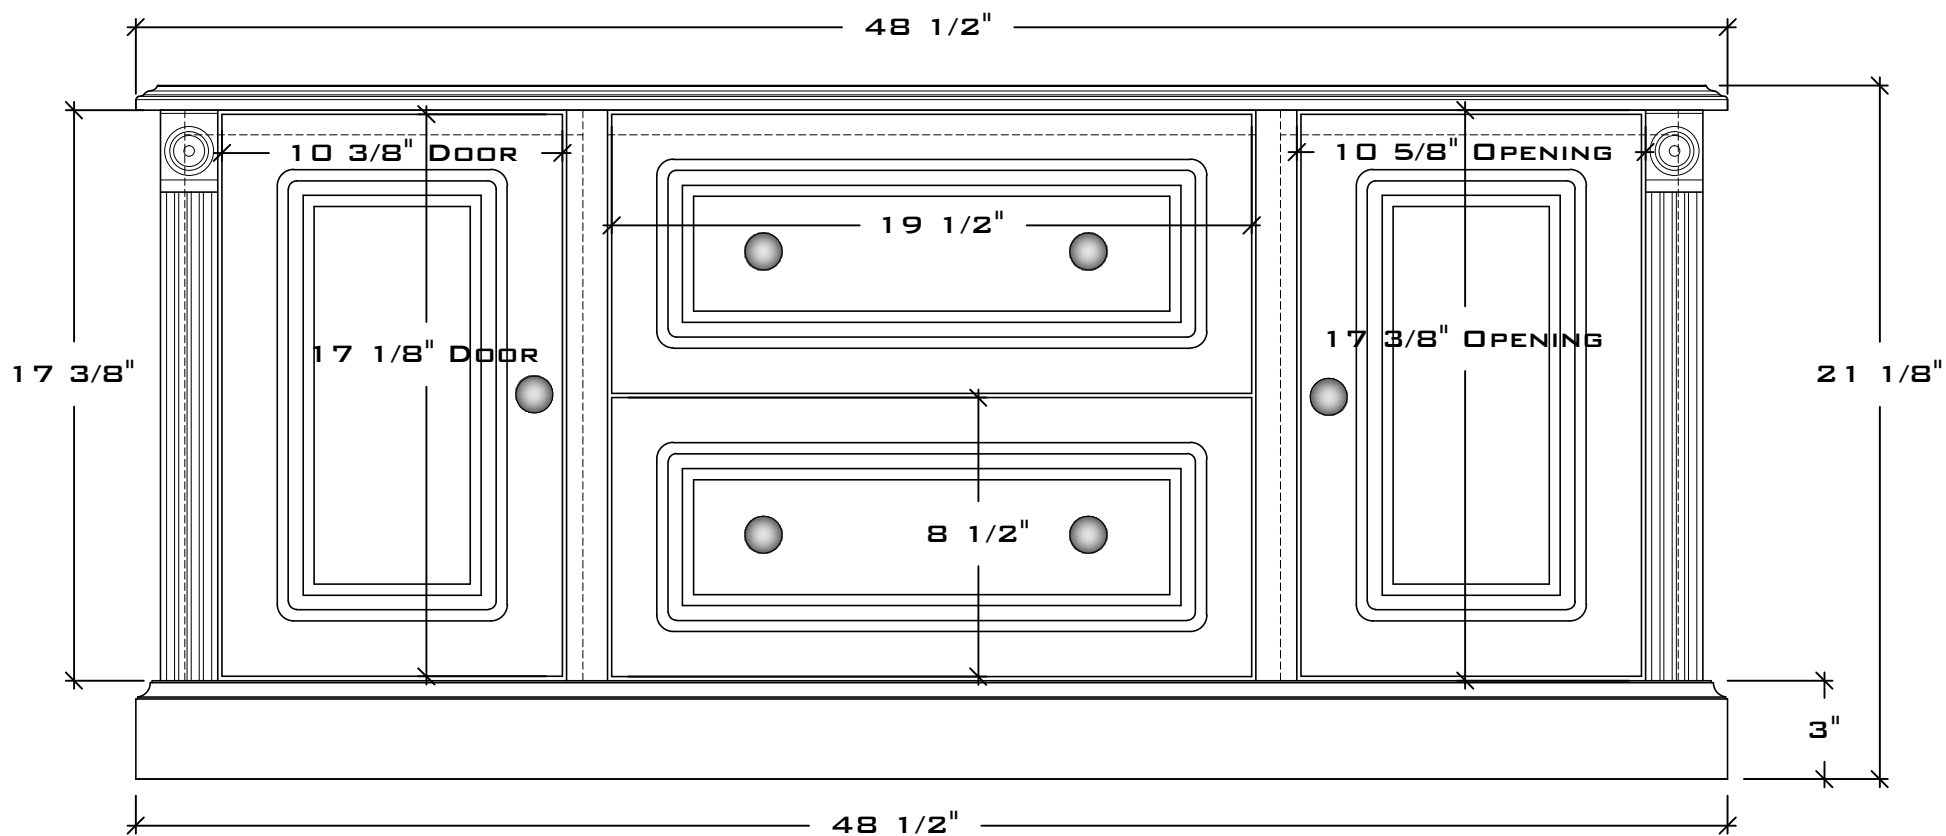

BACK VIEW

- PEWTER KNOBS
- FINISHED BACK SIDE
- DEPTH AT TOP 24"
- DEPTH INSIDE CASE 21"
- DEPTH AT BASE 24"

WOOD DESIGNATION
5:CHERRY, 7:MAPLE, 9:OAK

TRADITIONAL * 1 1 5

- PEWTER KNOBS
- DOORS AND DRAWERS BOTH SIDES
- DEPTH AT TOP $32''$
- DEPTH INSIDE CASE $29''$
- DEPTH AT BASE $32''$

TRADITIONAL * 1 1 6

- PEWTER KNOBS
- FINISHED BACK
- DEPTH AT TOP 20"
- DEPTH INSIDE CASE 17"
- DEPTH AT BASE 18 1/2"