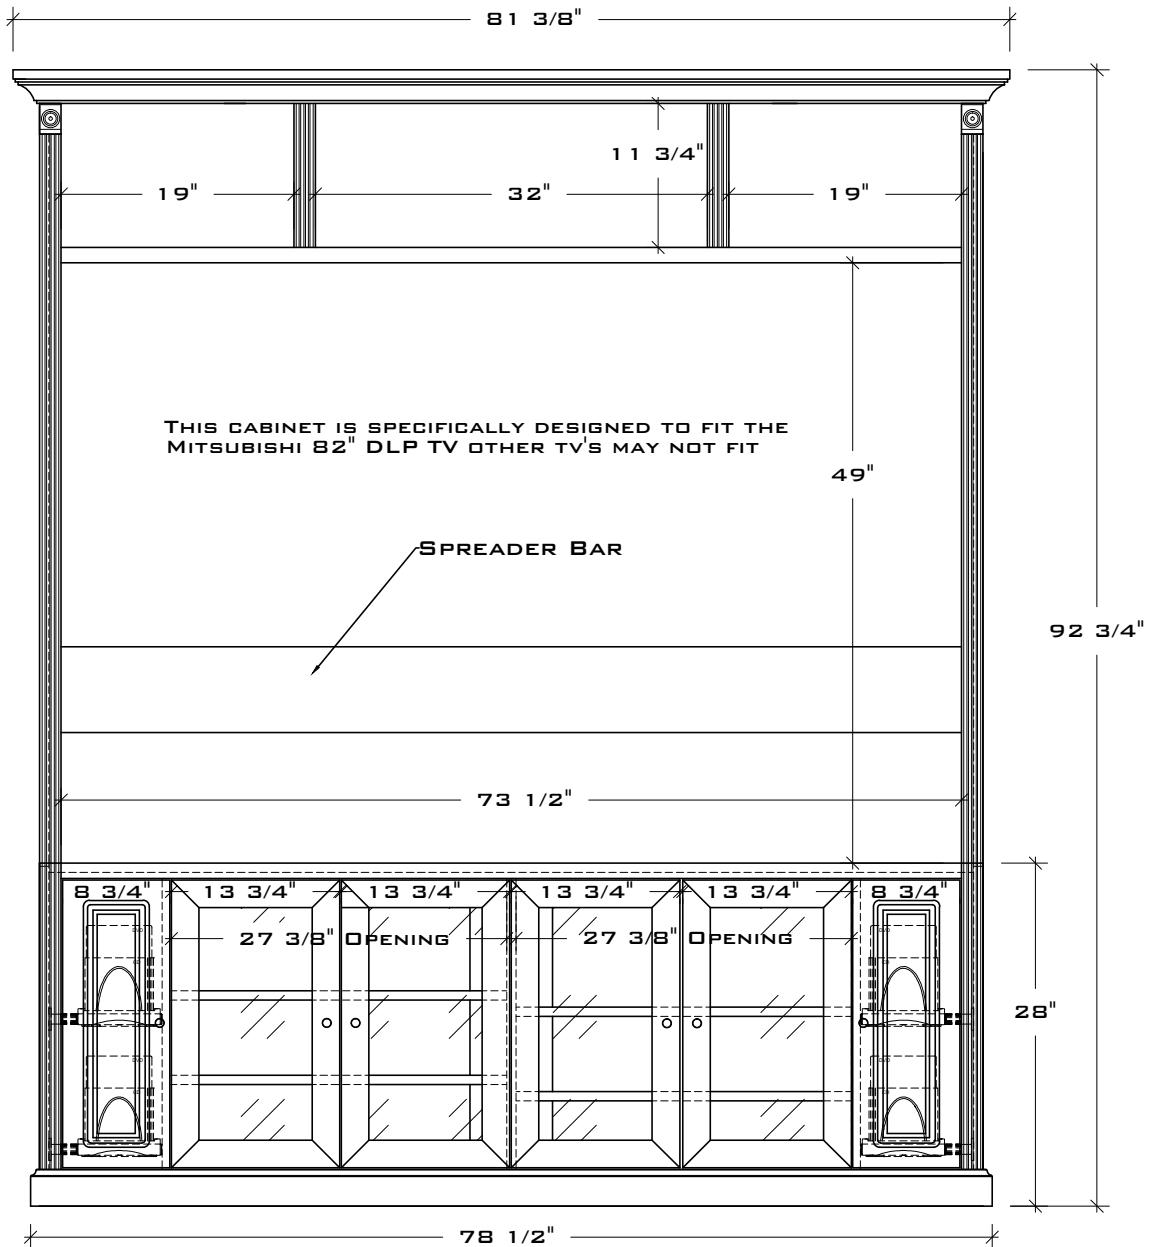

# BAKER ROAD FURNITURE

Shown in Mocha

\*129 & \*T1886-R-L

*"New Traditional"  
Entertainment Wall*

Available in:

## TRADITIONAL \* 1 29

### CONSOLE:

- COMPONENT AREA'S 27 3/8" WIDE
- VENTS AND WIRE MANAGEMENT IN BACK
- 4 ADJUSTABLE WOOD SHELVES
- 4 MULTI-MEDIA STORAGE TRAYS
- PEWTER HARDWARE
- DEPTH AT TOP 23"
- DEPTH INSIDE CASE 20"
- DEPTH AT BASE 21 1/2"

### HUTCH:

- SHIPS SEMI KD FOR EASY DELIVERY
- DEPTH AT TOP 23"
- DEPTH INSIDE CASE 20"