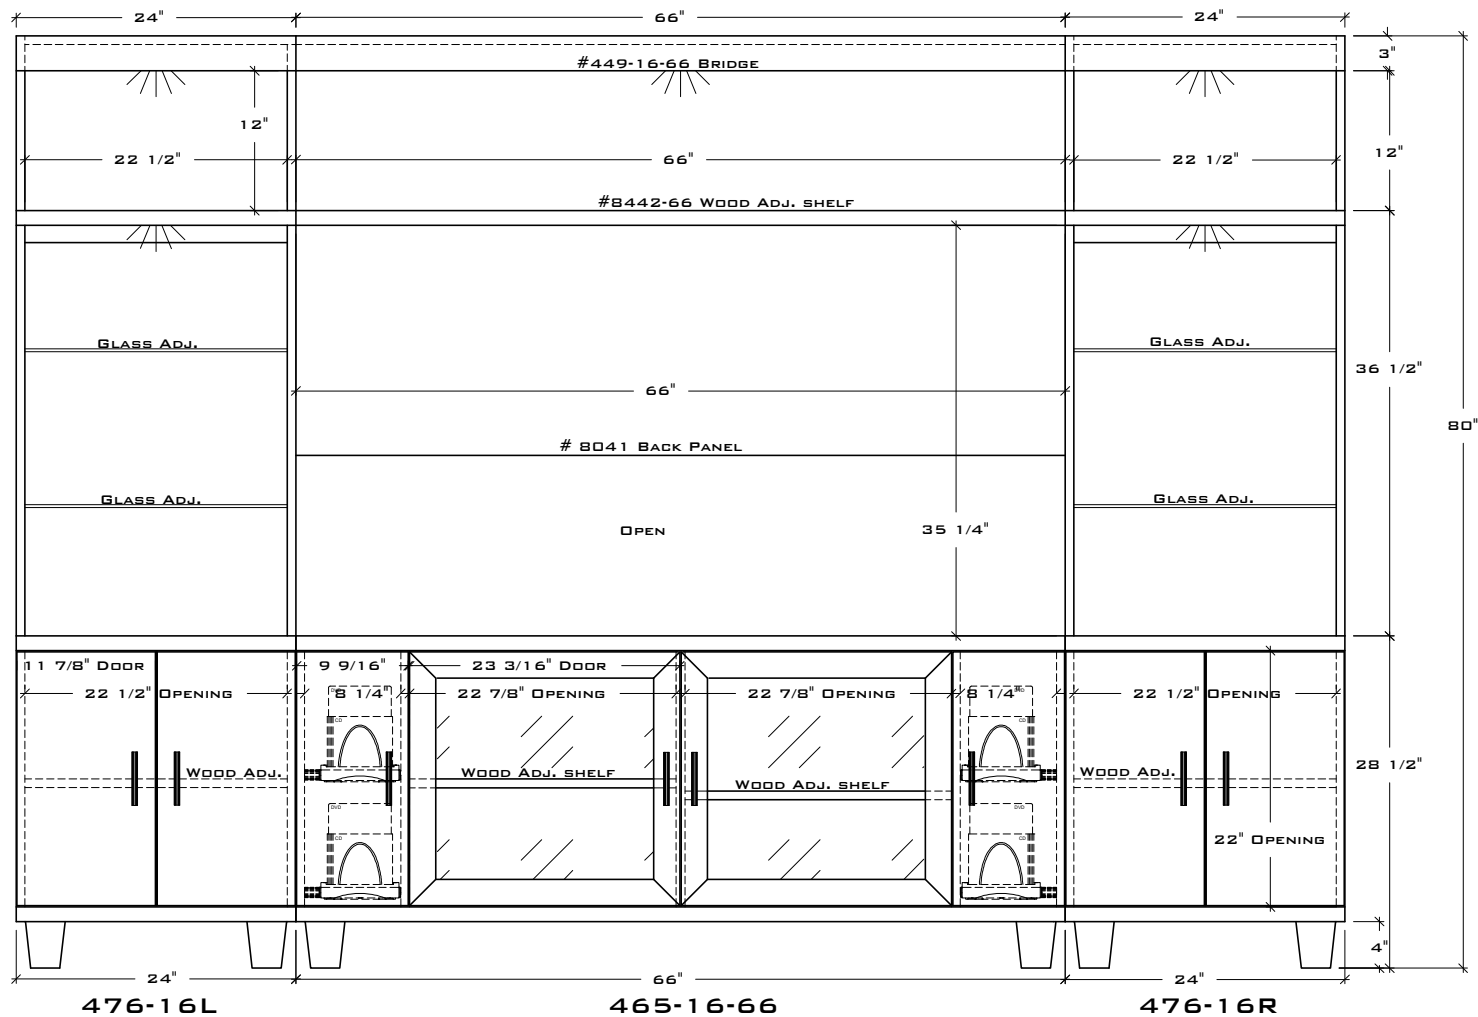

BAKER ROAD FURNITURE

Shown in Classic Cherry

24" w X 16 3/4" d x 80" h	5476-16L/R Towers
60 1/2" w X 16 3/4" d x 28 1/2" h	5467-60-16 Console
60 1/2" w x 3" h x 16 3/4" d	5449-16-60 Bridge
60 1/2" w x 16" d	5442-60 Shelf
72" w x 36" h	5041 Back panel
Also available in a 66" w console *465-16-66	

*Modern Style
Entertainment Wall*

Available in:

MODERN *80" HIGH 66 CONSOLE

CONSOLE:

- BRUSHED NICKEL BAR PULLS
- COMPONENT AREA 22 1/2" WIDE
- VENTS AND WIRE MANAGEMENT IN BACK
- 2 ADJUSTABLE WOOD SHELVES
- 4 MULTI-MEDIA STORAGE TRAYS
- DEPTH AT TOP 16 1/2"
- DEPTH INSIDE CASE 15 3/4"
- DEPTH AT BASE 16 1/2"

TOWERS:

- 4 ADJUSTABLE GLASS SHELVES
- 2 ADJUSTABLE WOOD SHELVES
- DEPTH AT TOP 16 1/2"
- DEPTH INSIDE CASE 15 3/4"
- DEPTH AT BASE 16 1/2"
- FIVE LIGHT DIMMER SYSTEM