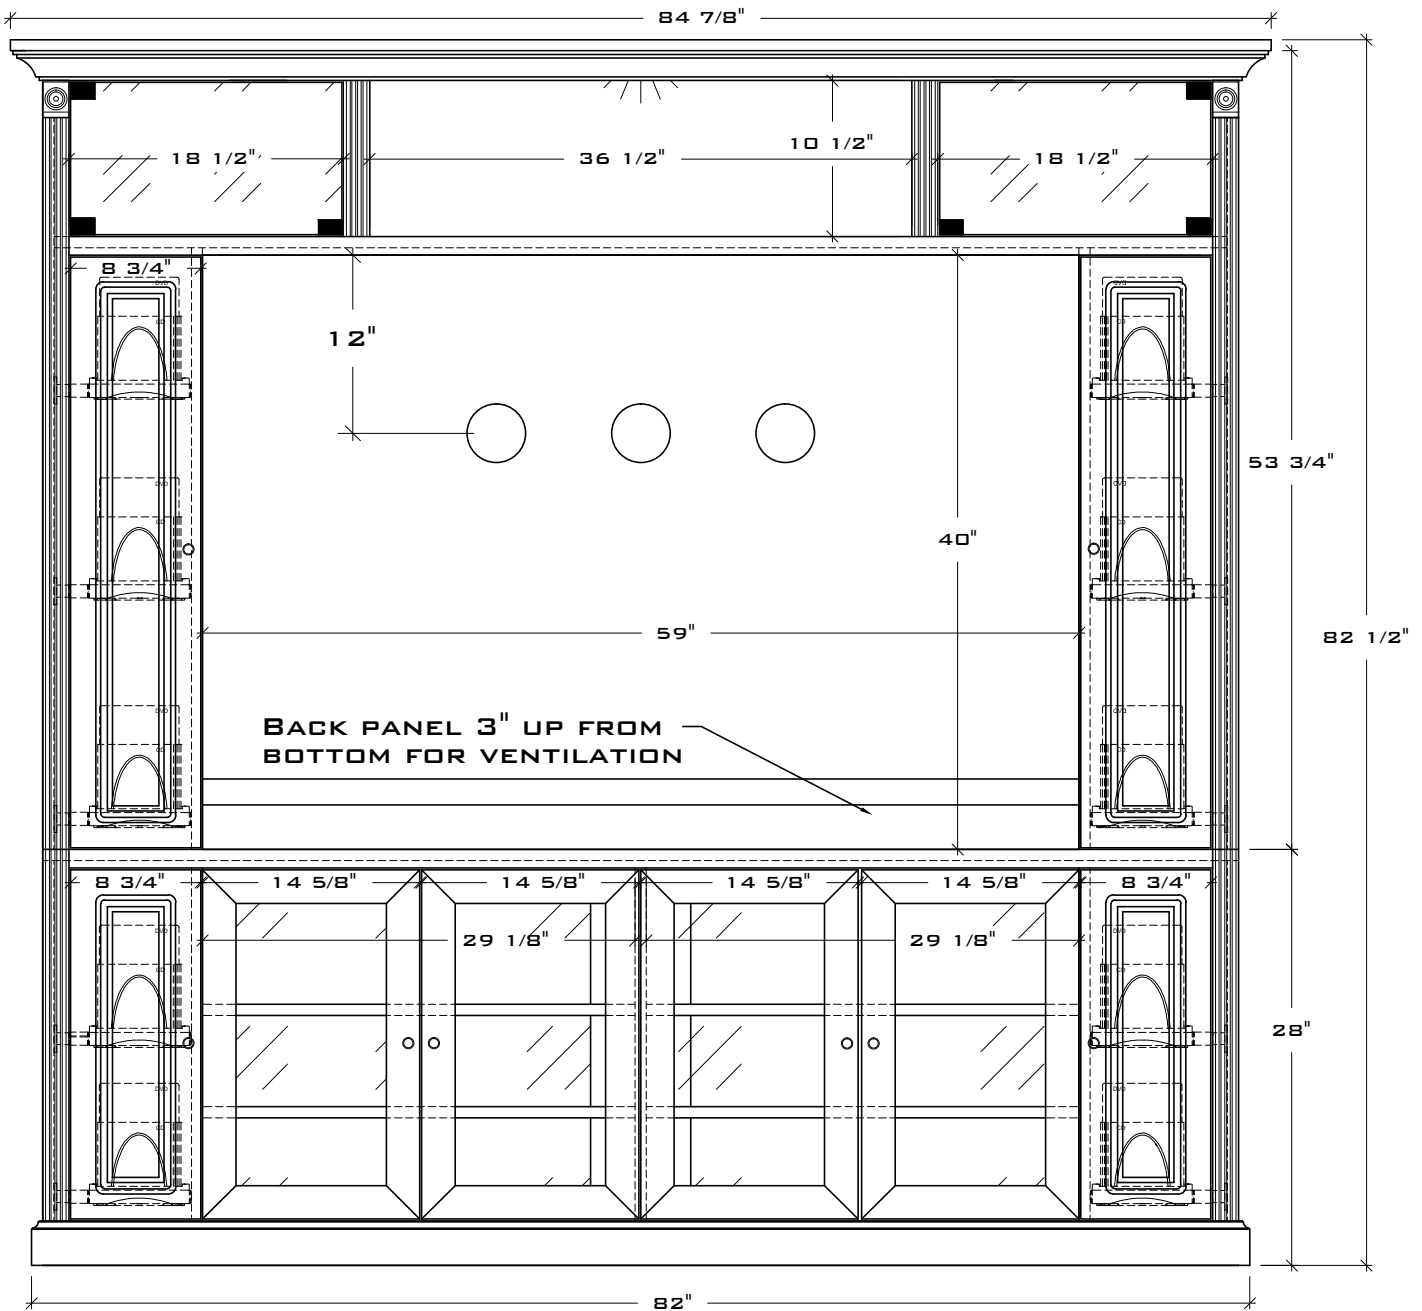

BAKER ROAD FURNITURE

Shown in Classic Cherry

*“New Traditional” Plasma / DLP
Entertainment Wall Unit*

Available in:

WOOD DESIGNATION
5:CHERRY, 7:MAPLE, 9:OAK

TRADITIONAL * 108

- PEWTER KNOBS
- COMPONENT AREA'S 27 5/8" WIDE
- VENTS AND WIRE MANAGEMENT IN BACK
- 4 ADJUSTABLE WOOD SHELVES
- 10 MULTI-MEDIA STORAGE TRAYS
- DEPTH AT TOP 23"
- DEPTH INSIDE CASE 20"
- DEPTH AT BASE 21 1/2"

WOOD DESIGNATION
5:CHERRY, 7:MAPLE, 9:OAK

TRADITIONAL *108-16-59X40

- PEWTER KNOBS
- COMPONENT AREA'S 29 1/8" WIDE
- VENTS AND WIRE MANAGEMENT IN BACK
- 4 ADJUSTABLE WOOD SHELVES
- 10 MULTI-MEDIA STORAGE TRAYS
- DEPTH AT TOP 18 3/4"
- DEPTH INSIDE CASE 15 3/4"
- DEPTH AT BASE 17 1/4"