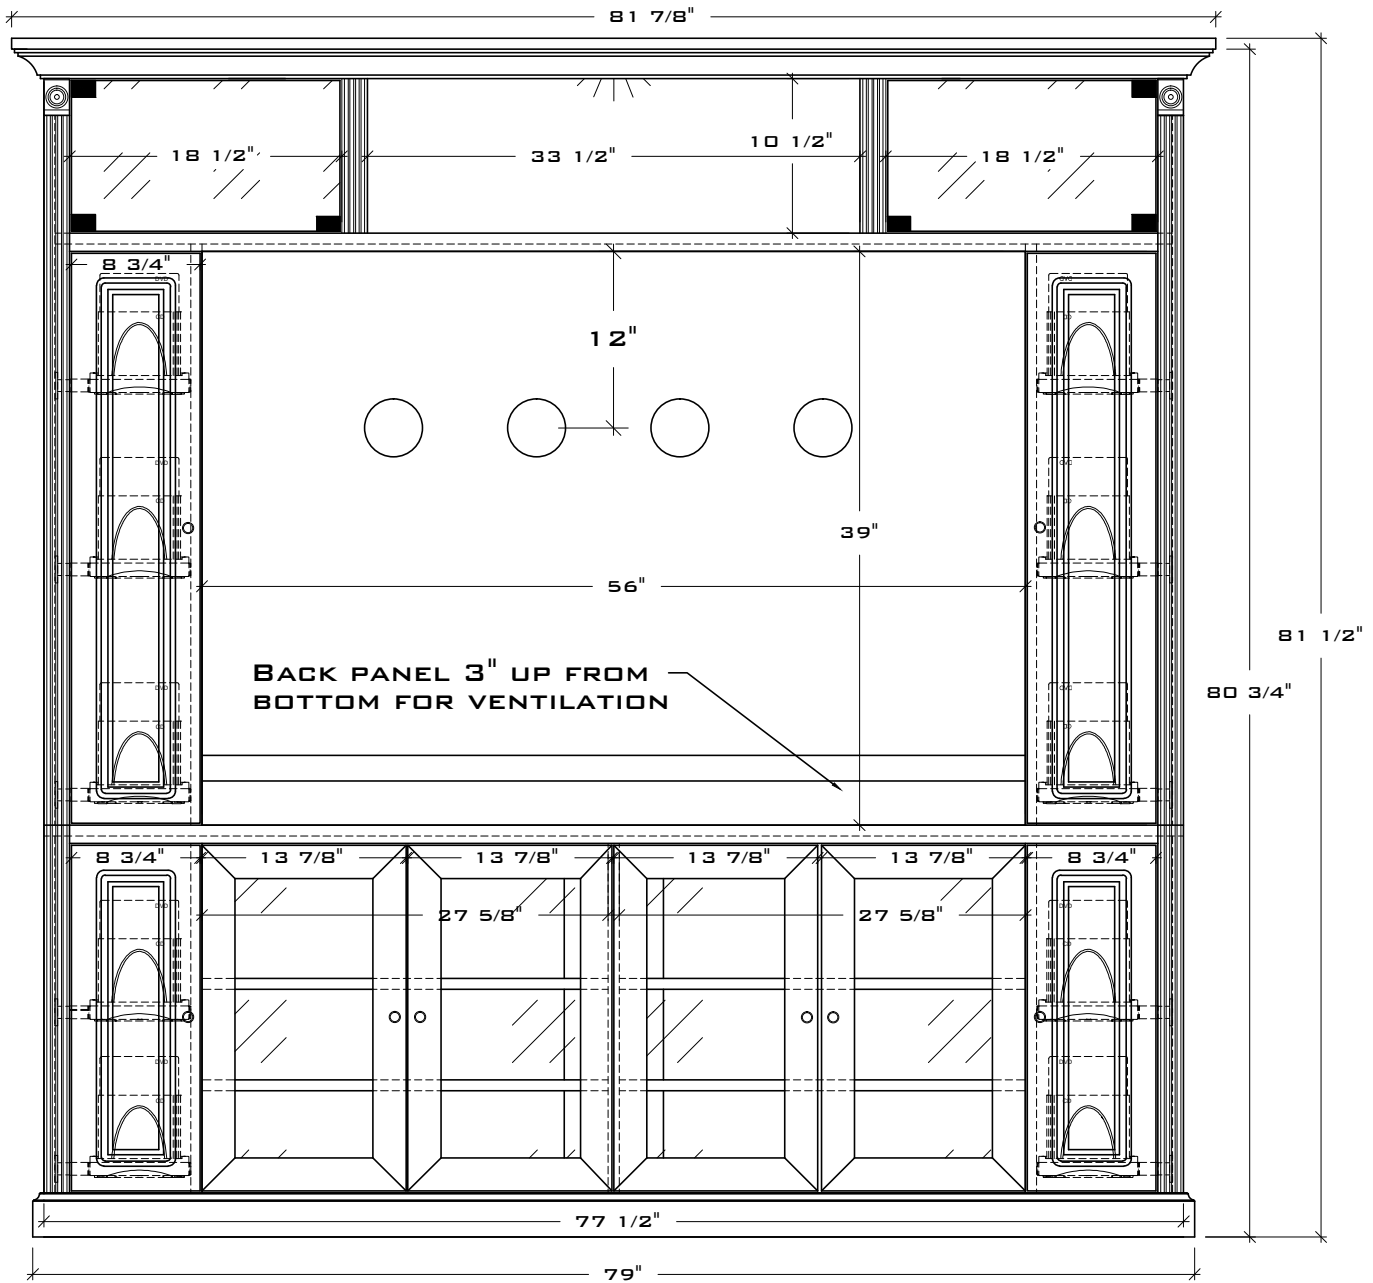

BAKER ROAD FURNITURE

Shown in Classic Cherry

*“New Traditional” Plasma / DLP
Entertainment Wall Unit*

Available in:

WOOD DESIGNATION
5:CHERRY, 7:MAPLE, 9:OAK

TRADITIONAL * 108

- PEWTER KNOBS
- COMPONENT AREA'S 27 5/8" WIDE
- VENTS AND WIRE MANAGEMENT IN BACK
- 4 ADJUSTABLE WOOD SHELVES
- 10 MULTI-MEDIA STORAGE TRAYS
- DEPTH AT TOP 23"
- DEPTH INSIDE CASE 20"
- DEPTH AT BASE 21 1/2"

WOOD DESIGNATION
5:CHERRY, 7:MAPLE, 9:OAK

TRADITIONAL *108-16-59X40

- PEWTER KNOBS
- COMPONENT AREA'S 29 1/8" WIDE
- VENTS AND WIRE MANAGEMENT IN BACK
- 4 ADJUSTABLE WOOD SHELVES
- 10 MULTI-MEDIA STORAGE TRAYS
- DEPTH AT TOP 18 3/4"
- DEPTH INSIDE CASE 15 3/4"
- DEPTH AT BASE 17 1/4"