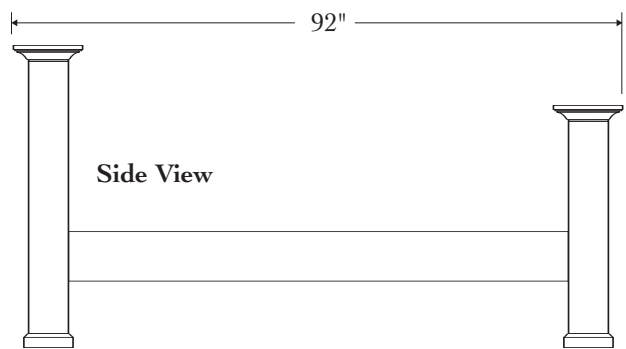

BAKER ROAD FURNITURE

*Shown in
Classic Cherry*

*Hidden
Compartment
Headboard*

"New Traditional" Bedroom Set

Available in:

BAKER ROAD FURNITURE

You love today's exciting options in bedroom sets, but you also love the warmth and serenity of traditional style. Welcome to the best of both worlds from Baker Road! Our "New Traditional" bedroom sets, will enrich your lifestyle for many years to come. Genuine all-wood units are crafted from classic red oak, handsome maple or elegant cherry to complement any décor. Cabinets feature solid wood doors with the elegant look of raised panels. Coved crown molding, fluted columns, and detailed rosettes enhance the warm beauty of natural wood, while fine pewter knobs and glass doors add sparkle, four under-bed, large capacity drawers with full extension, ball-bearing, 100lb. slides. Two overhead halogen lights with independent 3-stage touch-dimmer. Each pier tower has a concealed accessory drawer with acrylic velvet lining and ring holder.

5190Q (Cherry), 9190Q (Oak), 7190Q (Maple)
Also available in King (K)

Side View

5141 (Cherry),
9141 (Oak),
7141 (Maple)

5152 (Cherry), 9152 (Oak),
7152 (Maple)

5188 (Cherry), 9188 (Oak), 7188 (Maple)

5198 (Cherry), 9198 (Oak), 7198 (Maple)