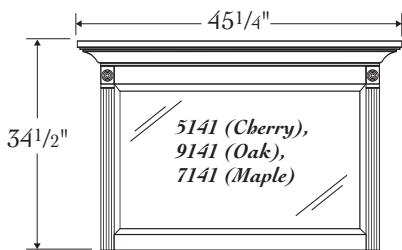

BAKER ROAD FURNITURE

*Shown in
Classic Cherry*

*Hidden
Compartment
Headboard*

"New Traditional" Bedroom Set

Available in:

BAKER ROAD FURNITURE

You love today's exciting options in bedroom sets, but you also love the warmth and serenity of traditional style. Welcome to the best of both worlds from Baker Road! Our "New Traditional" bedroom sets, will enrich your lifestyle for many years to come. Genuine all-wood units are crafted from classic red oak, handsome maple or elegant cherry to complement any décor. Cabinets feature solid wood doors with the elegant look of raised panels. Coved crown molding, fluted columns, and detailed rosettes enhance the warm beauty of natural wood, while fine pewter knobs and glass doors add sparkle, four under-bed, large capacity drawers with full extension, ball-bearing, 100lb. slides. Two overhead halogen lights with independent 3-stage touch-dimmer. Each pier tower has a concealed accessory drawer with acrylic velvet lining and ring holder.

5190Q (Cherry), 9190Q (Oak), 7190Q (Maple)
Also available in King (K)

Side View

5141 (Cherry),
9141 (Oak),
7141 (Maple)

5152 (Cherry), 9152 (Oak),
7152 (Maple)

5188 (Cherry), 9188 (Oak), 7188 (Maple)

5198 (Cherry), 9198 (Oak), 7198 (Maple)