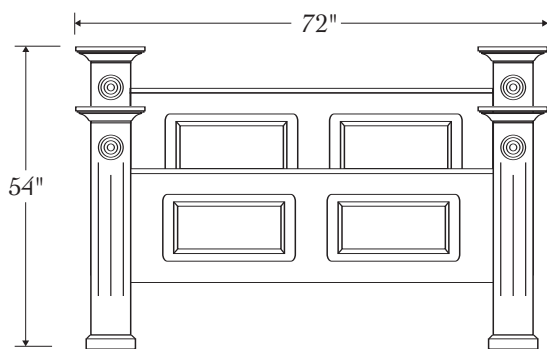

BAKER ROAD FURNITURE

*Shown in
Classic Cherry*

*Hidden
Compartment
Headboard*

"New Traditional" Bedroom Set

Available in:

BAKER ROAD FURNITURE

You love today's exciting options in bedroom sets, but you also love the warmth and serenity of traditional style. Welcome to the best of both worlds from Baker Road! Our "New Traditional" bedroom sets, will enrich your lifestyle for many years to come. Genuine all-wood units are crafted from classic red oak, handsome maple or elegant cherry to complement any décor. Cabinets feature solid wood doors with the elegant look of raised panels. Coved crown molding, fluted columns, and detailed rosettes enhance the warm beauty of natural wood, while fine pewter knobs and glass doors add sparkle, four under-bed, large capacity drawers with full extension, ball-bearing, 100lb. slides. Two overhead halogen lights with independent 3-stage touch-dimmer. Each pier tower has a concealed accessory drawer with acrylic velvet lining and ring holder.

5190Q (Cherry), 9190Q (Oak), 7190Q (Maple)
Also available in King (K)

Side View

5141 (Cherry),
9141 (Oak),
7141 (Maple)

5152 (Cherry), 9152 (Oak),
7152 (Maple)

5188 (Cherry), 9188 (Oak), 7188 (Maple)

5198 (Cherry), 9198 (Oak), 7198 (Maple)