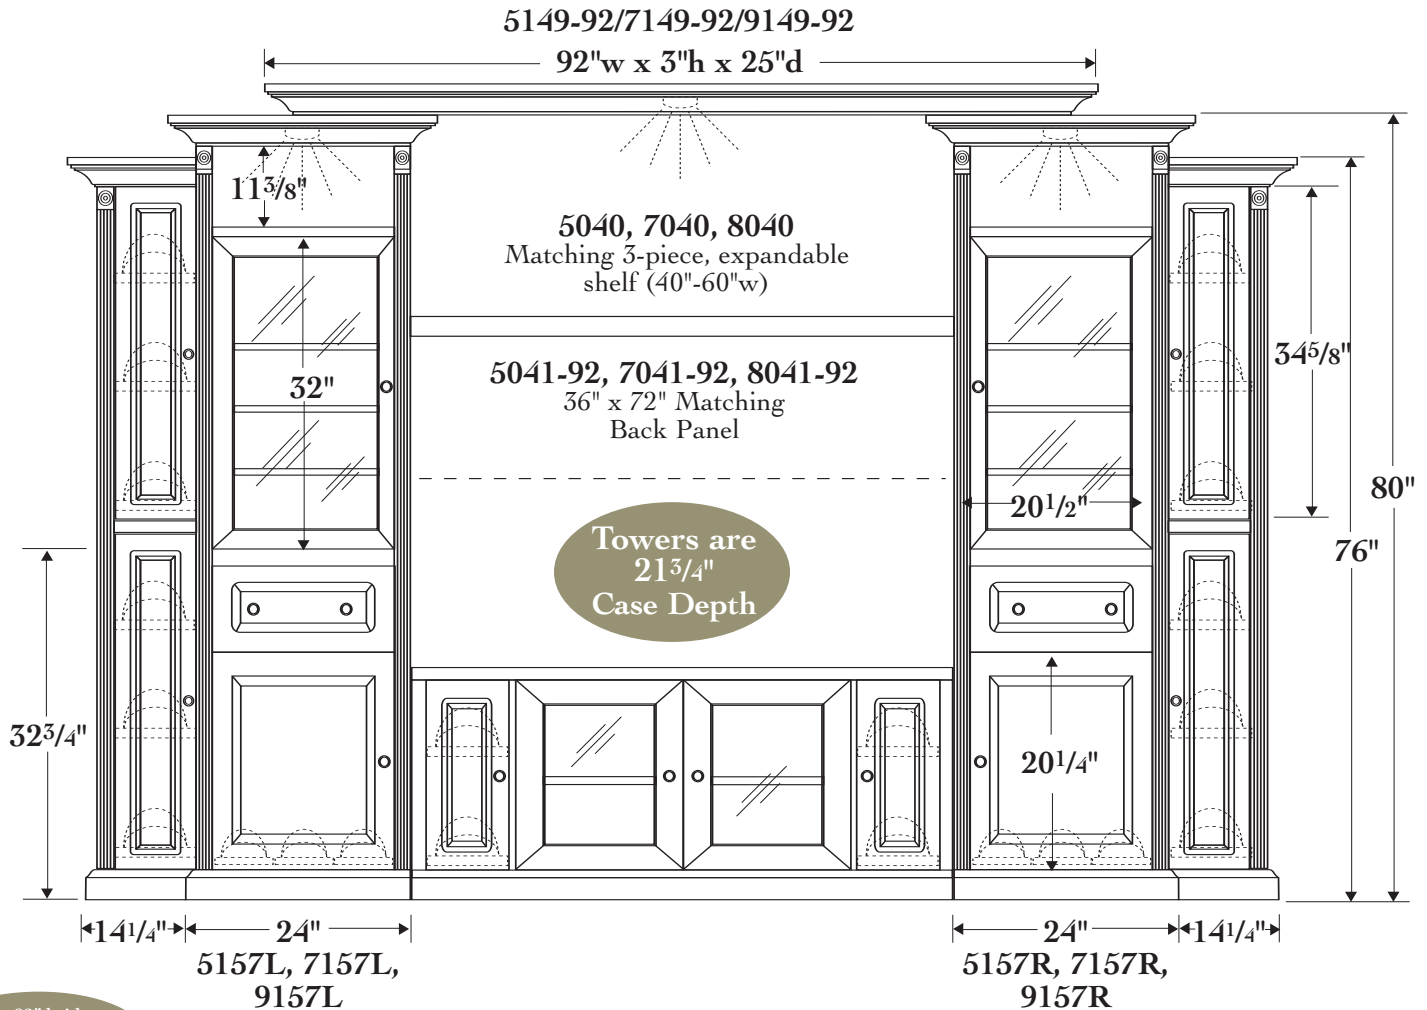

## *Shaker Home Theater Entertainment Wall*

Shown in Natural Cherry

5257L/5257R/5255/5249  
5041/5040/5259-60FS

Available in:

Use 92" bridge with 65" stand and over

Two-Piece units: 20 1/4" Deep, 25" Overall with Crown

**Available Consoles sizes:**

52" w x 27 1/4" h x 16" d	*259-16-52FS	60" w x 27 1/4" h x 21" d	*259-60FS
60" w x 27 1/4" h x 16" d	*259-16-59FS	66 1/2" w x 27 1/4" h x 21" d	*259-65
66" w x 27 1/4" h x 16" d	*259-16-66FS	65" w x 27 1/4" h x 21" d	*259-65FS
45 1/2" w x 27 1/4" h x 21" d	*259-44	71 1/2" w x 27 1/4" h x 21" d	*259-70
44" w x 27 1/4" h x 21" d	*259-44FS	70" w x 27 1/4" h x 21" d	*259-70FS
51 1/2" w x 27 1/4" h x 21" d	*259-50	76 1/2" w x 27 1/4" h x 21" d	*259-75
50" w x 27 1/4" h x 21" d	*259-50FS	75" w x 27 1/4" h x 21" d	*259-75FS
56 1/2" w x 27 1/4" h x 21" d	*259-55		
55" w x 27 1/4" h x 21" d	*9259-55FS		
61 1/2" w x 27 1/4" h x 21" d	*9259-60		