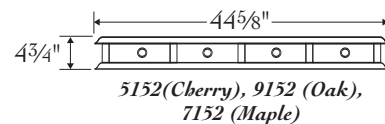

Drawer Pedestals (2-required):  
5195L (Cherry), 9195L (Oak), 7195L (Maple)  
5195R (Cherry), 9195R (Oak), 7195R (Maple)

5191 (Cherry), 9191 (Oak), 7191 (Maple)

5198 (Cherry), 9198 (Oak), 7198 (Maple)

Also Available in King Size!