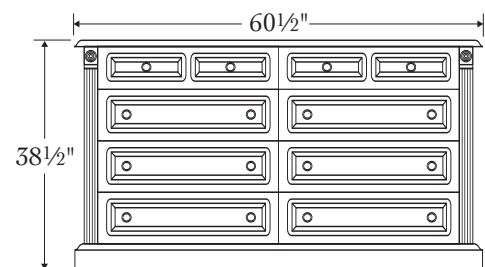

Drawer Pedestals (2-required):  
5195L (Cherry), 9195L (Oak), 7195L (Maple)  
5195R (Cherry), 9195R (Oak), 7195R (Maple)

5191 (Cherry), 9191 (Oak), 7191 (Maple)

5198 (Cherry), 9198 (Oak), 7198 (Maple)

Also Available in King Size!