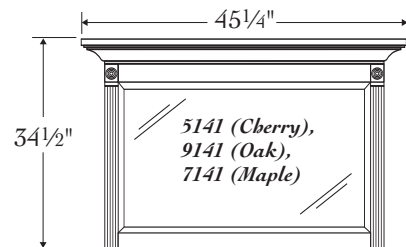

Drawer Pedestals (2-required):  
5195L (Cherry), 9195L (Oak), 7195L (Maple)  
5195R (Cherry), 9195R (Oak), 7195R (Maple)

5191 (Cherry), 9191 (Oak), 7191 (Maple)

5198 (Cherry), 9198 (Oak), 7198 (Maple)

Also Available in King Size!