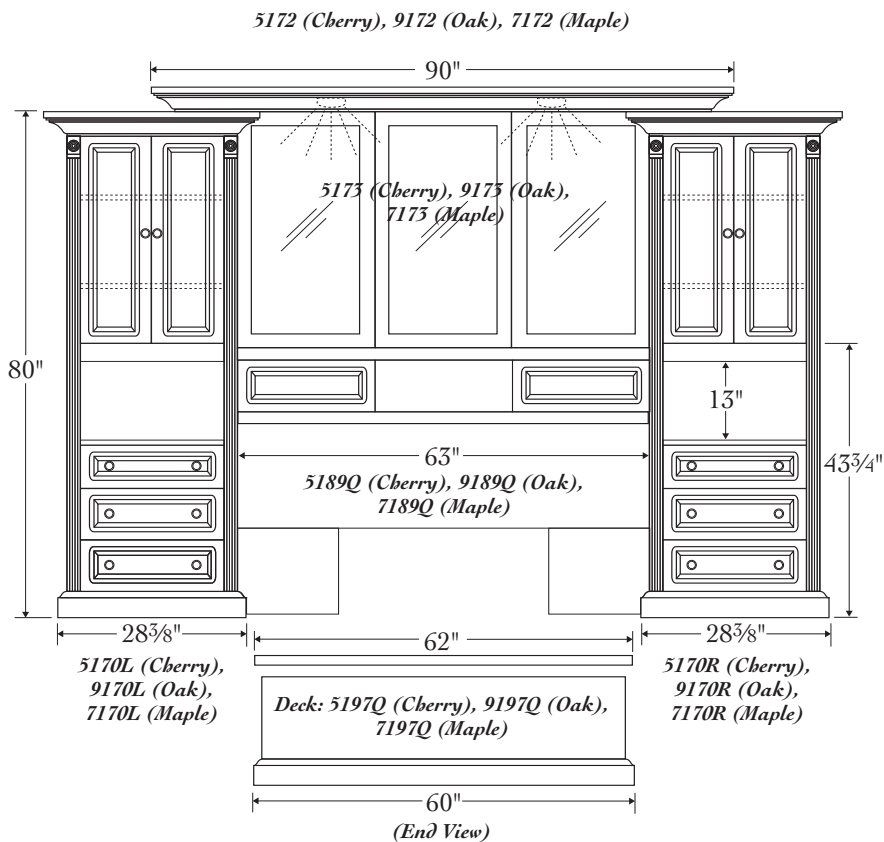

# BAKER ROAD FURNITURE

*Shown in  
Honey Oak*

*“New Traditional” Bedroom Set*

*Available in:*

# BAKER ROAD FURNITURE

You love today's exciting options in bedroom sets, but you also love the warmth and serenity of traditional style. Welcome to the best of both worlds from Baker Road! Our "New Traditional" bedroom sets, will enrich your lifestyle for many years to come. Genuine all-wood units are crafted from classic red oak, handsome maple or elegant cherry to complement any décor. Cabinets feature solid wood doors with the elegant look of raised panels. Coved crown molding, fluted columns, and detailed rosettes enhance the warm beauty of natural wood, while fine pewter knobs and glass doors add sparkle, four under-bed, large capacity drawers with full extension, ball-bearing, 100lb. slides. Two overhead halogen lights with independent 3-stage touch-dimmer. Each pier tower has a concealed accessory drawer with acrylic velvet lining and ring holder.

Drawer Pedestals (2-required):  
5195L (Cherry), 9195L (Oak), 7195L (Maple)  
5195R (Cherry), 9195R (Oak), 7195R (Maple)

5191 (Cherry), 9191 (Oak), 7191 (Maple)

5198 (Cherry), 9198 (Oak), 7198 (Maple)

Also Available in King Size!