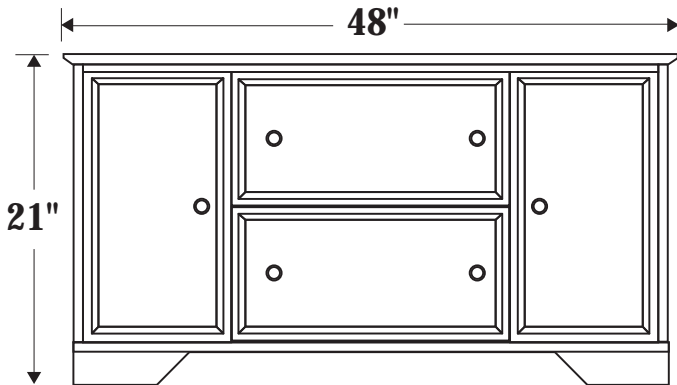

BAKER ROAD FURNITURE

Shaker Sofa Tables

Shown in Honey Oak

9214, 6216

Available in:

BAKER ROAD FURNITURE

Genuine all-wood units are crafted from classic red oak, handsome maple or elegant cherry to complement any décor. Cabinets feature solid wood doors with the elegant look of raised panels. Coved crown molding, fluted columns, and detailed rosettes enhance the warm beauty of natural wood, while fine pewter knobs and beveled glass doors add sparkle. Now, that's classic entertainment!

5214, 7214, 9214
(24"d, finished back side)
5215, 7215, 9215
(32"d, doors and drawers on both sides)

5216,
7216,
9216
(20"d finished back)