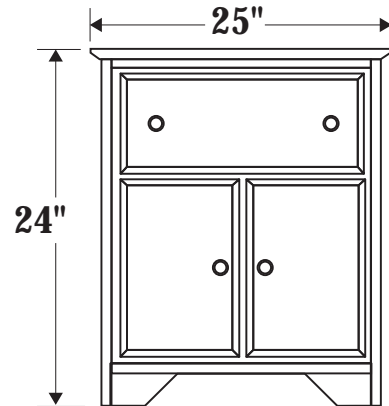

BAKER ROAD FURNITURE

Shaker Sofa Tables

Shown in Honey Oak

9214, 6216

Available in:

BAKER ROAD FURNITURE

Genuine all-wood units are crafted from classic red oak, handsome maple or elegant cherry to complement any décor. Cabinets feature solid wood doors with the elegant look of raised panels. Coved crown molding, fluted columns, and detailed rosettes enhance the warm beauty of natural wood, while fine pewter knobs and beveled glass doors add sparkle. Now, that's classic entertainment!

5214, 7214, 9214
(24"d, finished back side)
5215, 7215, 9215
(32"d, doors and drawers on both sides)

5216,
7216,
9216
(20"d finished back)