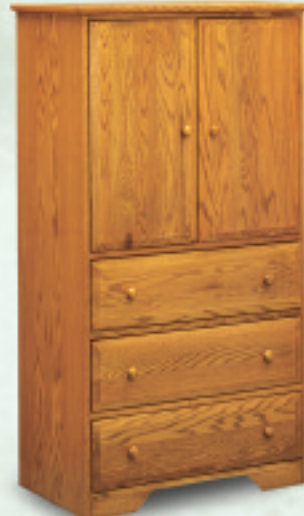

**9241**   
 Shaker Mirror W/Crown  
 (Solid Oak)  
 49"w x 30"h x 21½"d

**9242**   
 Shaker Arched Mirror  
 (Solid Oak)  
 32"w x 45"h x 2"d

**9245**   
 Shaker 3 Drawer Jewelry Box  
 (Solid Top) 34"w x 4"h x 10"d

**9246**   
 3 Drawer Base  
 36"w x 31"h x 21"d

9251

9250

9291

9281

9285

4  = item shown

Shown in Natural Cherry

*Solid Cherry Tops with Pewter Hardware!*

**9247**  Wardrobe Cabinet Stack Top fits 9246  
41"w x 48"h x 24"d

**9250**  Shaker Student Desk  
48"w x 30"h x 18"d

**9250-24**  
Shaker Desk 24  
48"w x 30"h x 24"d